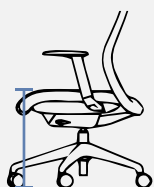

## TARO

TARO is a clean-shaped chair with a timeless design that invites interaction. The chair is available in many colours which can create an inspiring and attractive meeting room and/or visitor space. Furthermore, the chair has a chrome sled base and is stackable up to 4 pieces.

## Details

**Zithoogte**  
Seat height

465 mm

**Zitbreedte**  
Seat width

465 mm

**Rugbreedte**  
Back width

460 mm

**Totale hoogte**  
Total height

850 mm

**Totale diepte**  
Total depth

425 mm